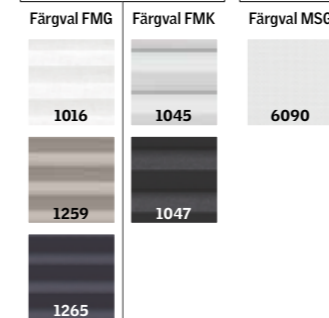

Takfönsterkupol planglas – singelmontage

För platta tak

- Karm och bäge i högklassig PVC
- Lågenergiruta med invändigt laminerat glas
- U-värde 1,2 W/m²K beräknat som takfönster
- Med fjärrstyrt INTEGRA® medföljer fjärrkontroll KLR 200 (se sida 13) och regnsensor

- Solskydd monteras enkelt i fönsterbågen
- Solo 2 – Komplet utvändigt + invändig diffusionsspärr (BBX) (se sida 18)

Fjärrstyrt INTEGRA®

5°-15°

Storlek hålmått (BxH cm)	Fjärrstyrt INTEGRA® CVP 2093	Tillbehör solskydd	
		INTEGRA® mörkläggningsplissé FMG	INTEGRA® mörkläggningsplissé FMK
60 x 60 S2	8.816:- 11.020:-	1.988:- 2.485:-	2.188:- 2.735:-
60 x 90 S2	9.552:- 11.940:-	2.048:- 2.560:-	2.252:- 2.815:-
80 x 80 S2	10.036:- 12.545:-	2.076:- 2.595:-	2.284:- 2.855:-
90 x 90 S2	10.684:- 13.355:-	2.136:- 2.670:-	2.352:- 2.940:-
90 x 120 S2	11.580:- 14.475:-	2.188:- 2.735:-	2.408:- 3.010:-
100 x 100 S2	11.952:- 14.940:-	2.232:- 2.790:-	2.456:- 3.070:-
100 x 150 S2	13.712:- 17.140:-	2.276:- 2.845:-	2.504:- 3.130:-
120 x 120 S2	13.712:- 17.140:-	2.324:- 2.905:-	2.560:- 3.200:-
150 x 150 S2	-	-	-
Leveranstid	1 vecka	2 veckor	

Fast

5°-15°

Storlek hålmått (BxH cm)	Fast CFP 2093	Tillbehör solskydd	
		INTEGRA® Solar isolerande mörkläggningsplissé FSK	INTEGRA® Solar markis MSG
60 x 60 S2	5.056:- 6.320:-	2.188:- 2.735:-	1.988:- 2.485:-
60 x 90 S2	5.792:- 7.240:-	2.252:- 2.815:-	2.048:- 2.560:-
80 x 80 S2	6.276:- 7.845:-	2.284:- 2.855:-	2.076:- 2.595:-
90 x 90 S2	6.924:- 8.655:-	2.352:- 2.940:-	2.136:- 2.670:-
90 x 120 S2	7.820:- 9.775:-	2.408:- 3.010:-	2.188:- 2.735:-
100 x 100 S2	8.192:- 10.240:-	2.456:- 3.070:-	2.232:- 2.790:-
100 x 150 S2	9.952:- 12.440:-	2.504:- 3.130:-	2.276:- 2.845:-
120 x 120 S2	9.952:- 12.440:-	2.560:- 3.200:-	2.324:- 2.905:-
150 x 150 S2	-	-	-
Leveranstid	1 vecka	2 veckor